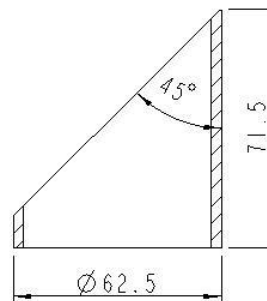

MR16 Twin Adjustable Pole

MY 80028-AI-MR
(Aluminium)

Glare Shield

- a) Material :Aluminium (Al) with UV stabilized black powder coating.
- b) Make : Machined from solid material.
- c) Lamp Source : 12V MR16 (50W max) or 12 V compatible MR16 LED.

- d) Glass : Tempered Glass.
- e) Adjustable : 360 degrees rotation with 90 degrees tilting.
- f) Mounting : Surface Mounting on floors and walkways.
- g) Ingress Protection Rating : IP 67
- h) Accessories Available : Glare Shield, Internal Honeycomb louvre, Spread Lens, Colour Filter, Frosted Lens. (to be ordered separately)