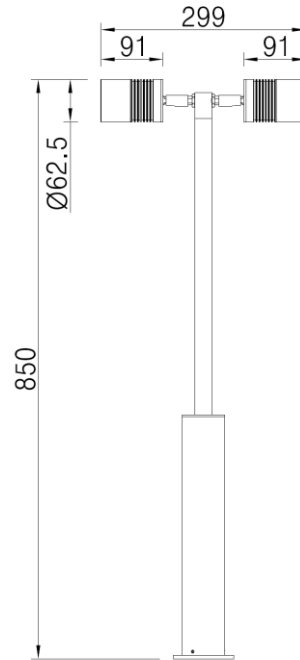

MR16 Twin Adjustable Pole

MY 80028-AI-MR
(Aluminium)

Glare Shield

- a) Material :Aluminium (Al) with UV stabilized black powder coating.
- b) Make : Machined from solid material.
- c) Lamp Source : 12V MR16 (50W max) or 12 V compatible MR16 LED.

- d) Glass : Tempered Glass.
- e) Adjustable : 360 degrees rotation with 90 degrees tilting.
- f) Mounting : Surface Mounting on floors and walkways.
- g) Ingress Protection Rating : IP 67
- h) Accessories Available : Glare Shield, Internal Honeycomb louvre, Spread Lens, Colour Filter, Frosted Lens. (to be ordered separately)

Application: Lighting of paths and walkways and also as an accent to the garden shrubs.

Model Number:

MY 80028-AI-MR (for MR16 lamps and compatible MR16 LED) - Aluminium